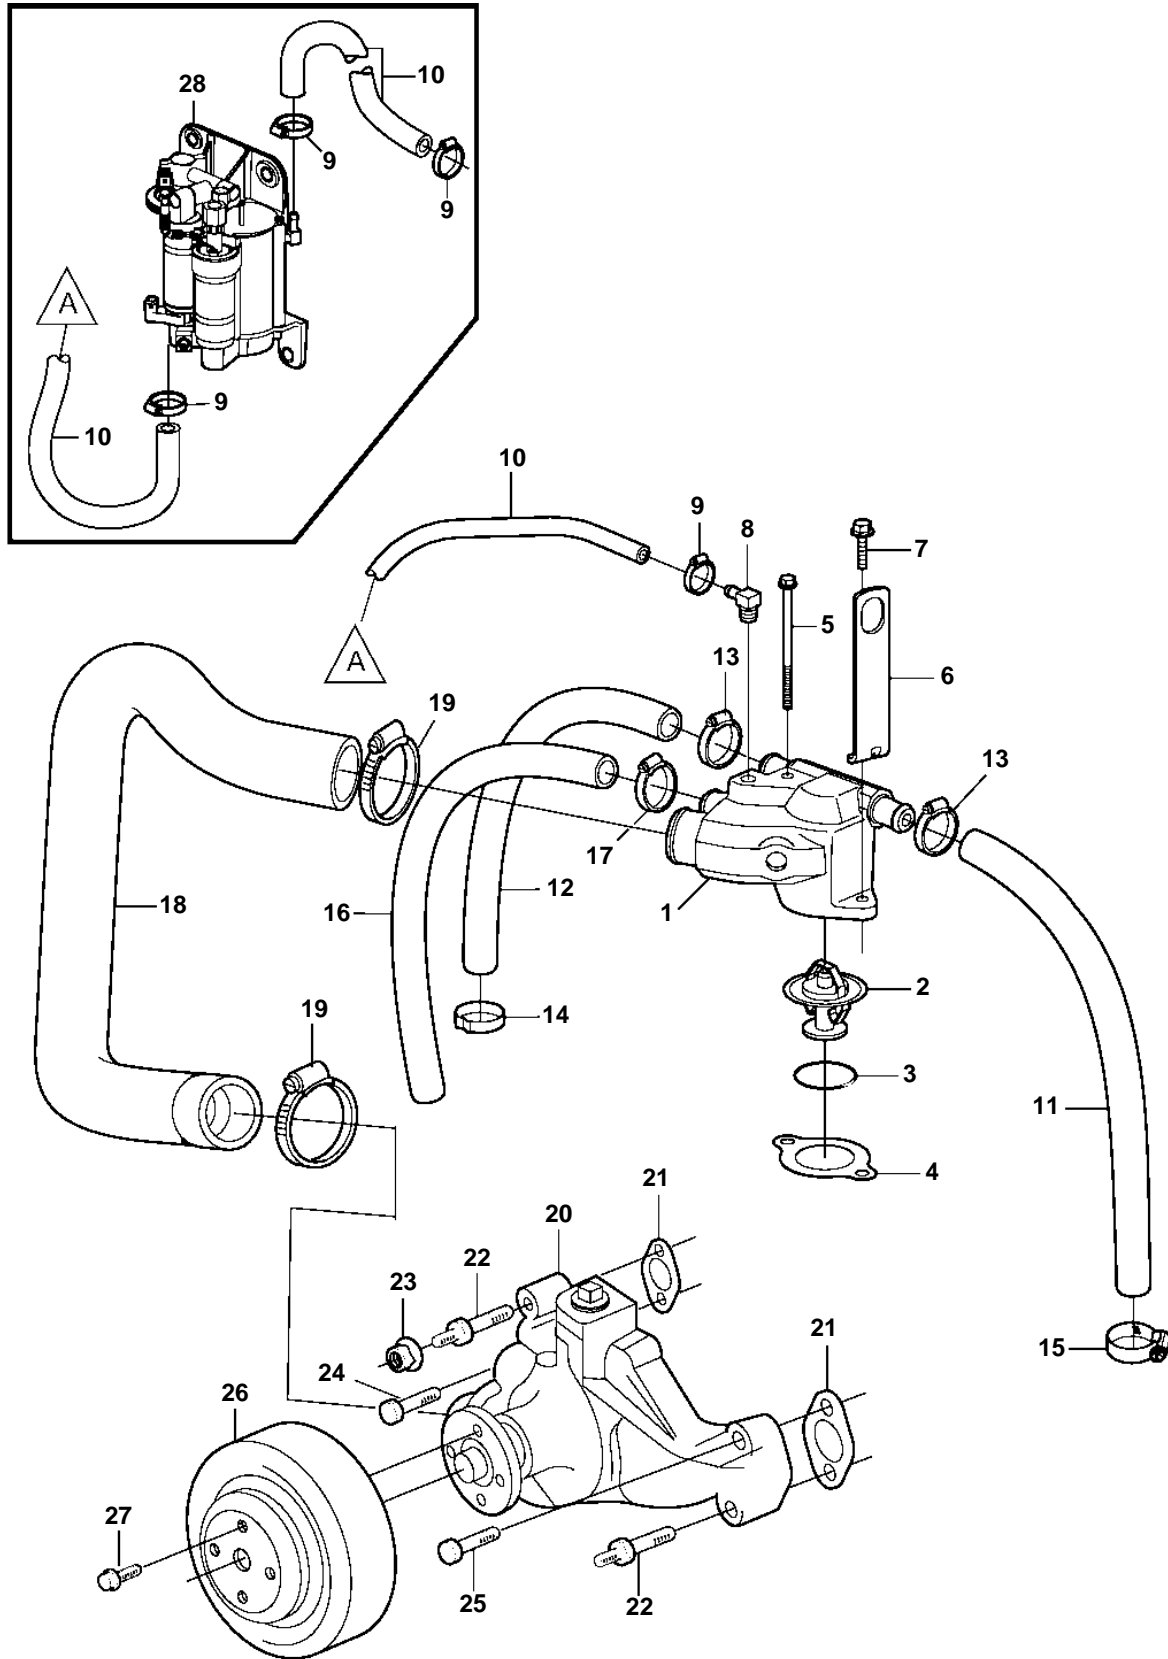

4.3GXIE-M

4.3GXIE-M

REF	PART NO.	QTY	DESCRIPTION	NOTES
1	3589553	1	Thermostat housing	
2	3587597	1	Thermostat	
3	983944	1	O-ring	
4	3852111	1	Gasket	
5	968842	1	Flange screw	
6	3593503	1	Bracket	
7	946671	1	Flange screw	
8	3853597	1	Elbow	
9	3860413	4	Hose clamp	
10	3862550	2	Hose	
11	3817847	1	Hose	
12	3862536	1	Hose	
13	3863439	2	Hose clamp	
14	982715	1	Clamp	
15	982715	1	Clamp	
16	3817817	1	Hose	
17	3863441	1	Hose clamp	
18	3862523	1	Hose	
19	3863438	2	Hose clamp	
20	21124846	1	Pump	
21	3852477	2	Gasket	
22	3856147	2	Stud	
23	3853403	1	Nut	
24	3856137	1	Bolt	
25	3856136	1	Bolt	
26	3860083	1	Pulley	
27	3863054	4	Screw	
28		1	Fuel pump	See "Fuel System" section